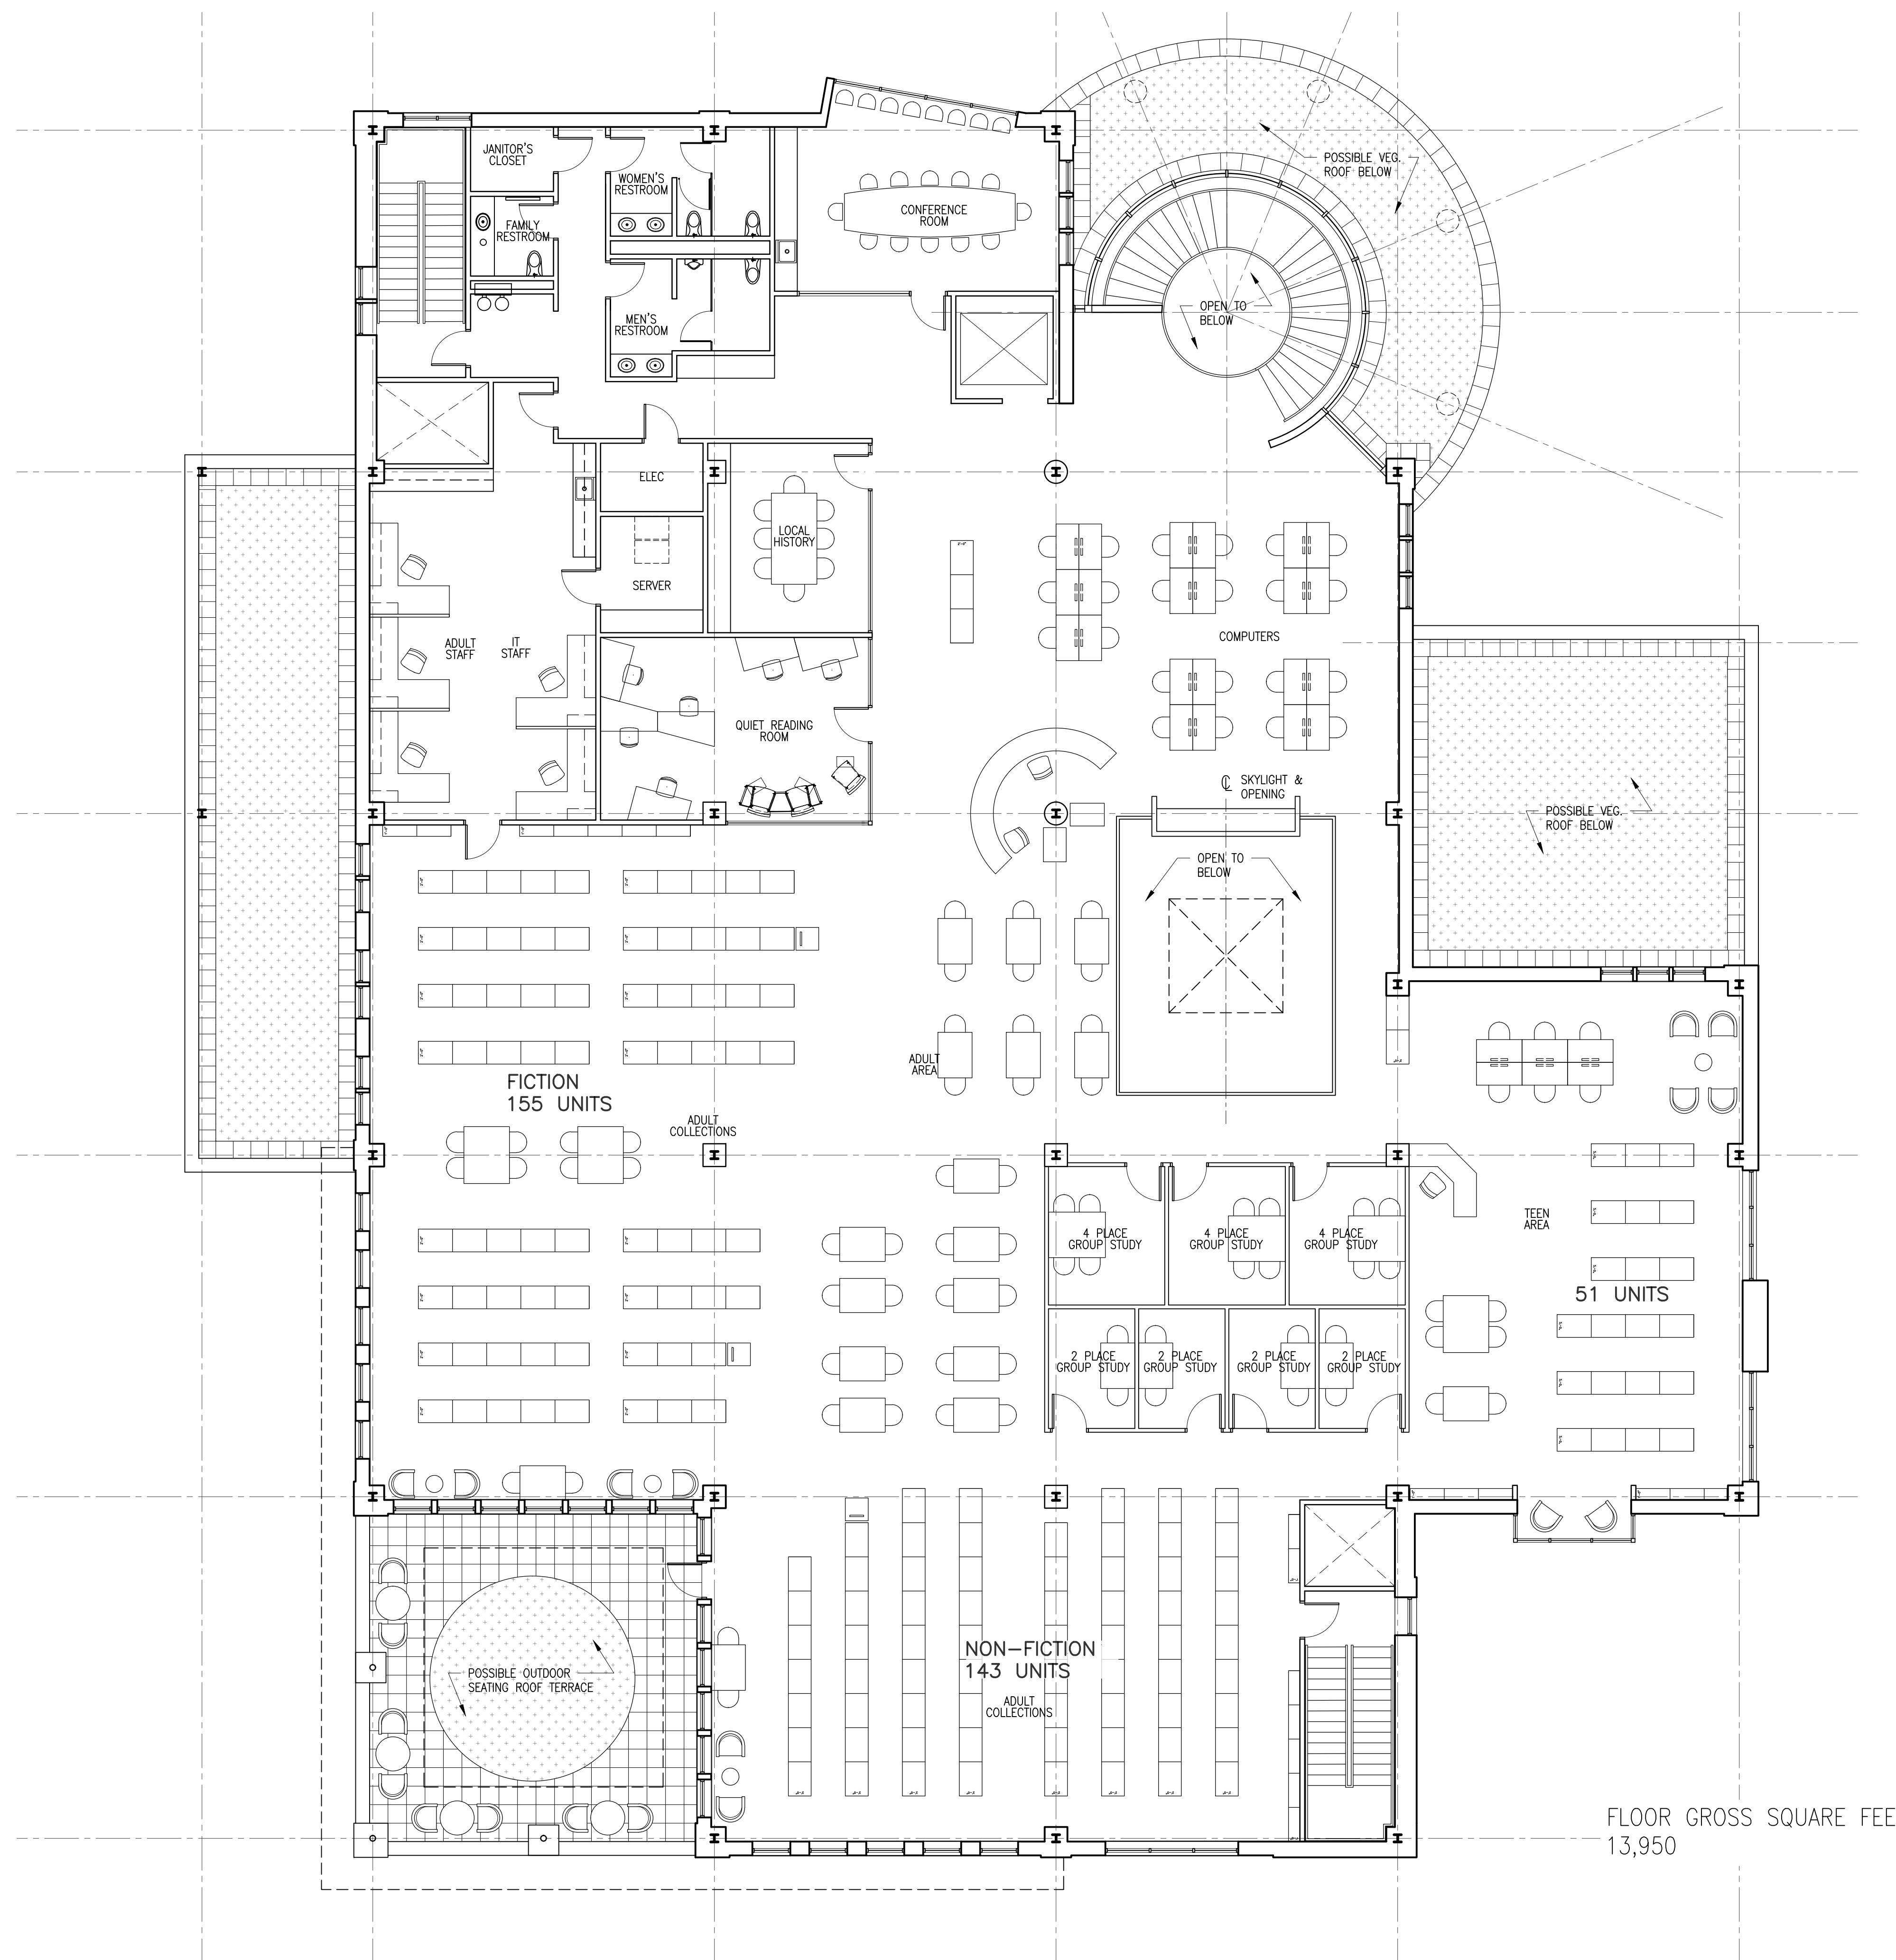

FLOOR GROSS SQUARE FEET:
17,190

FLOOR GROSS SQUARE FEET:
13,950